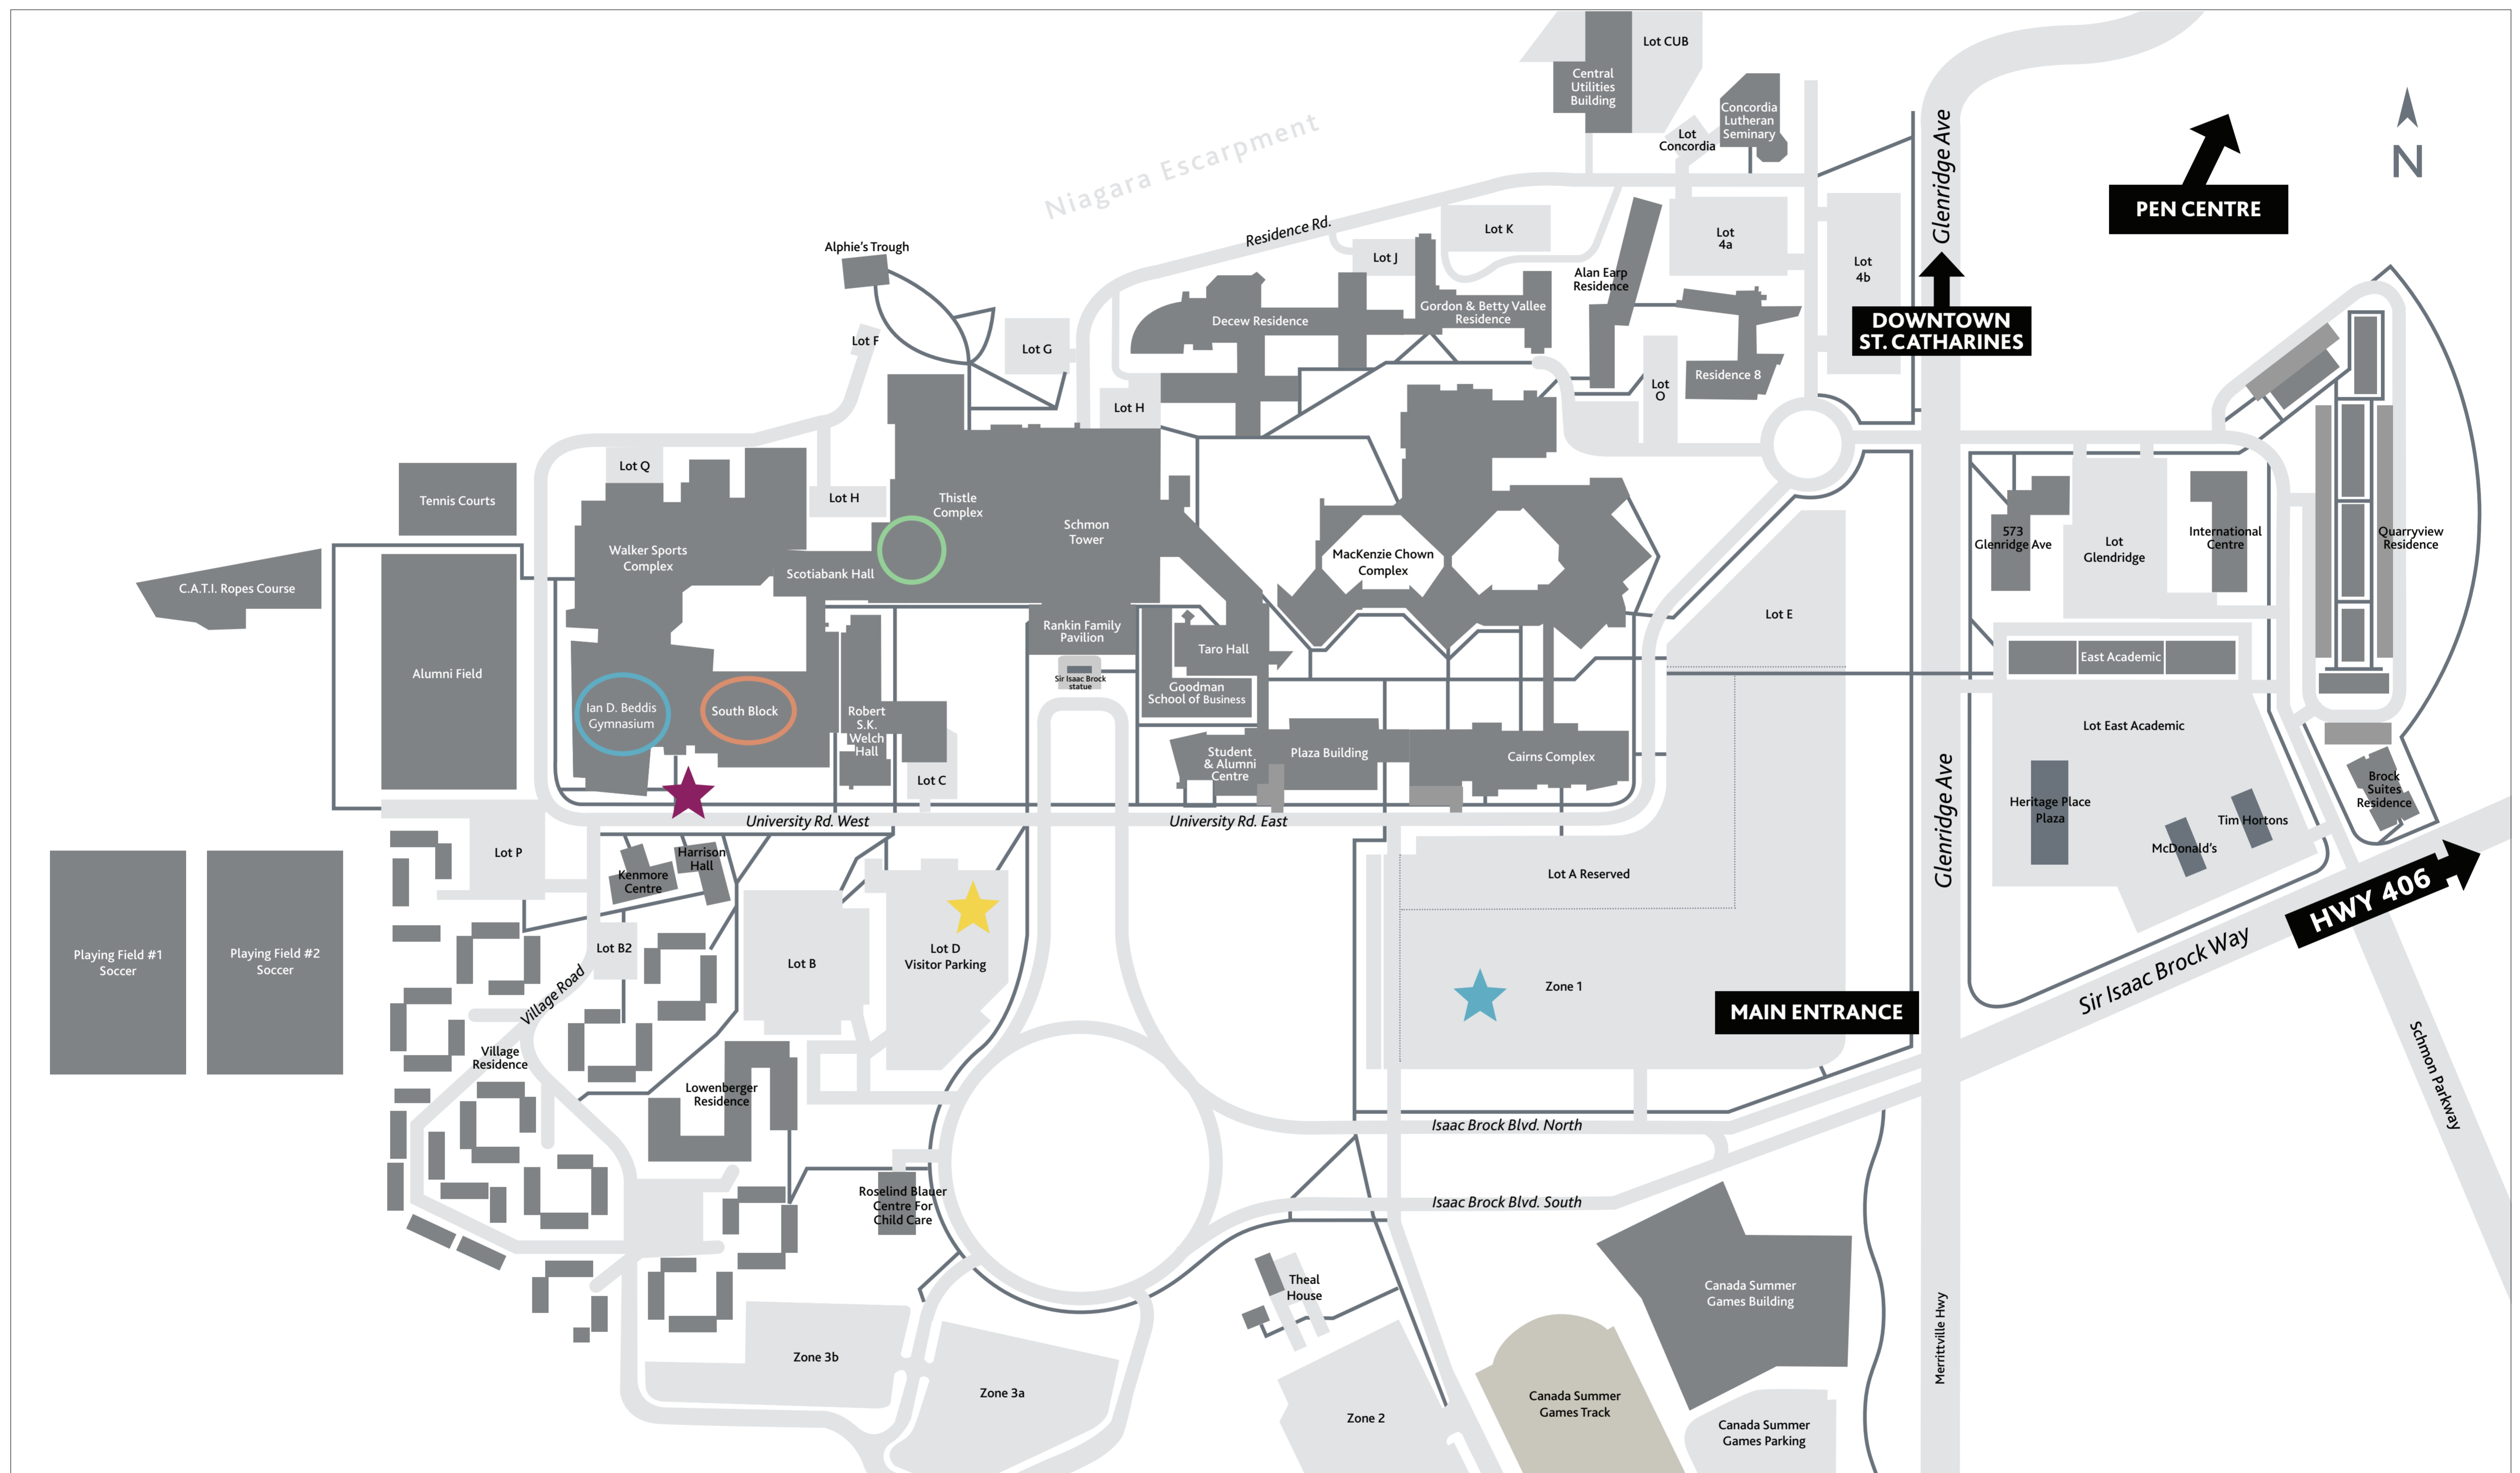

# Venue Map

## LEGEND

★ Registration and session entrance at the Art and Val Fleming Corridor

★ Paid parking for day guests

★ Free parking for day guests

○ Ian Beddis Gymnasium (Tradeshow)

○ South Block (Large Session locations)

○ Thistle Complex (Smaller Session locations)